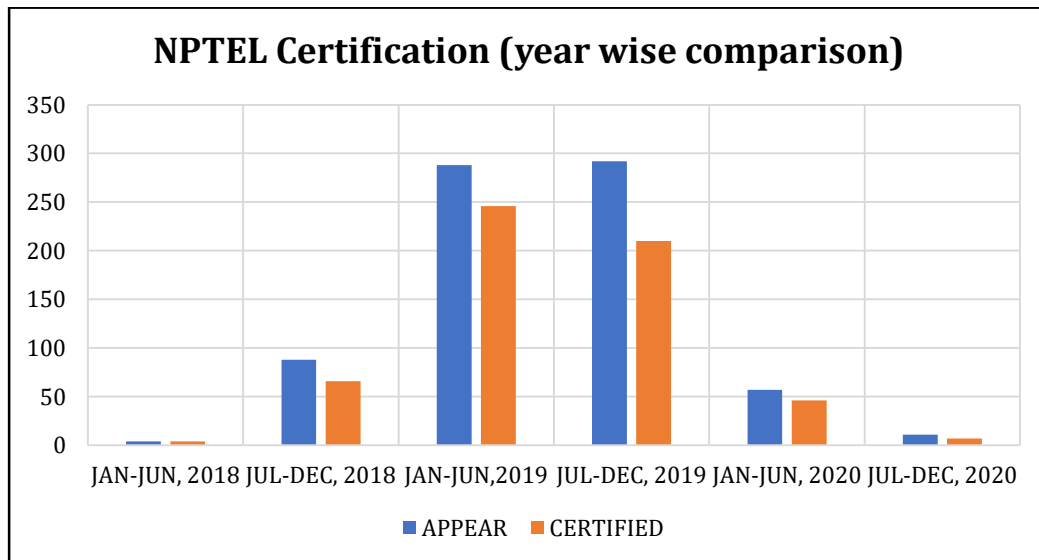

NPTEL Certification (Year wise Comparison)

YEAR	JAN - JUN		JULY-DEC	
	Number of Students Appear in NPTEL Exam	Number of Students Successfully Completed in NPTEL Exam	Number of Students Appear in NPTEL Exam	Number of Students Successfully Completed in NPTEL Exam
2018	4	4	88	66
2019	288	246	292	210
2020	57	46	11	7